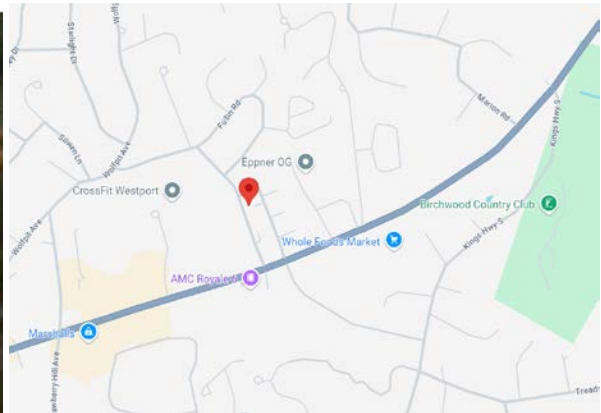

RetrainToWalk First Annual golf simulator “Golf to Walk” Event

**Location: RetrainToWalk
24 Lois Street
Norwalk, CT 06851**

https://www.google.com/maps/@41.129168,-73.3851434,3a,75y,82.8h,90t/data=!3m6!1e1!3m4!1sMWOEW4e6v_dRPqNBziL9Qg!2e0!7i13312!8i6656?coh=205409&entry=tту&g_ep=EgoyMDI0MDkyOS4wIKXMDSoASAFQAw%3D%3D